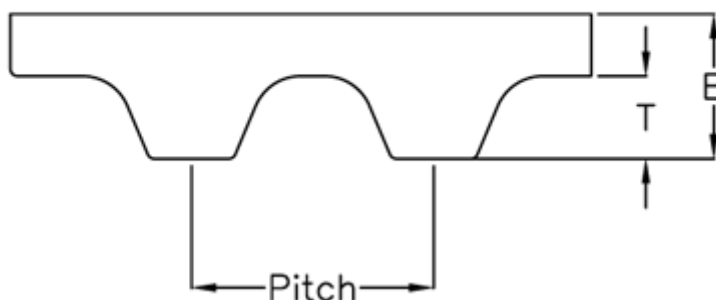

Article number: 602776230607

Description: Gates Timing Belt Synchropower PU 50 T10 600

Measures

Height B mm	= 4.5
Height T mm	= 2.5
Length	= 600
Number of teeth	= 60
Pitch	= 10
Type	= PU 50 T10 600
Width	= 50